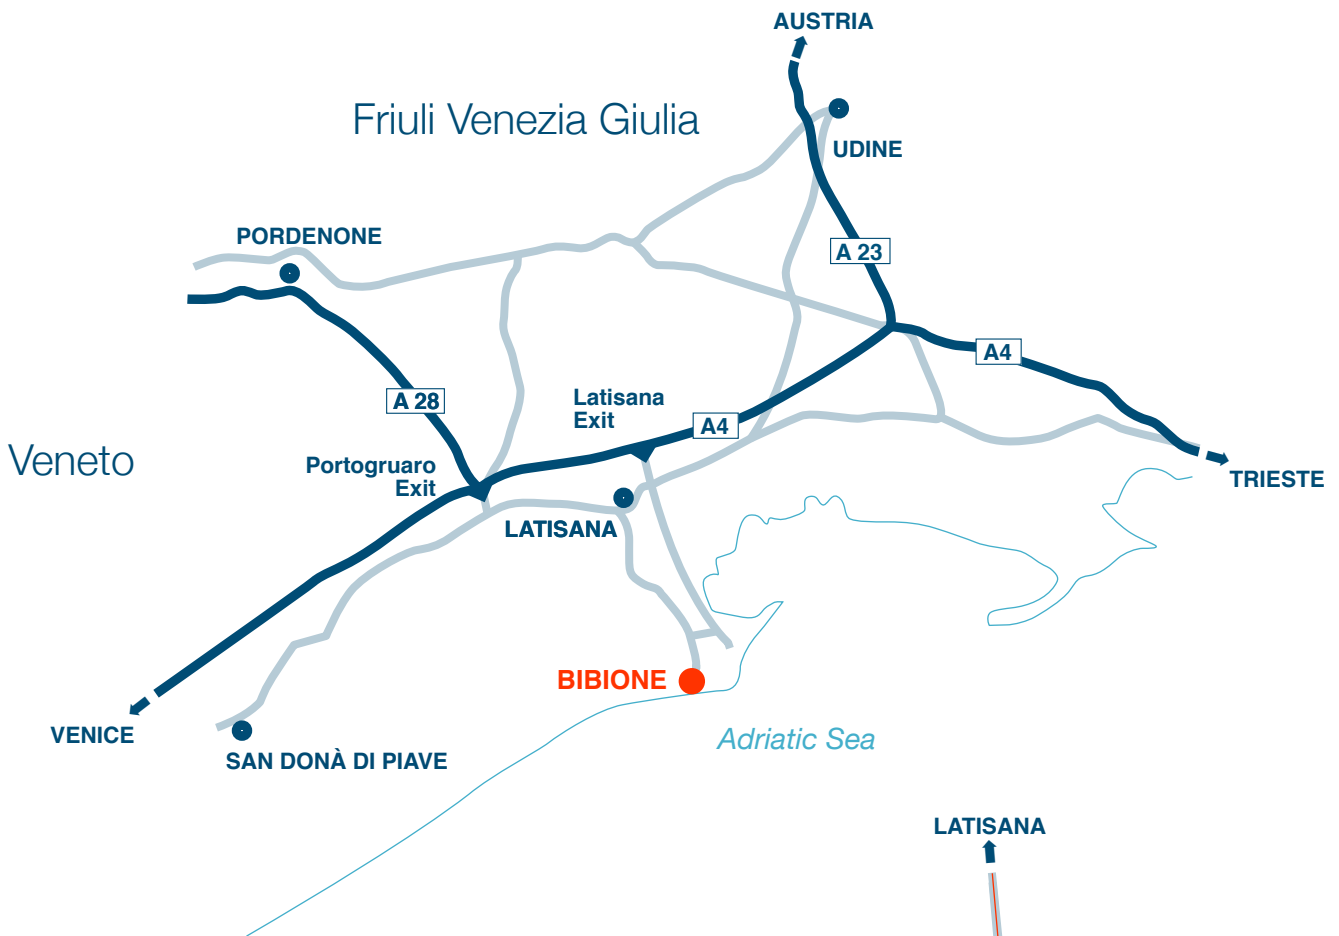

Hotel San Michele

Hotel San Michele - Corso Europa, 39 - 30020 Bibione - Venezia - Italy - Tel. +39 0431 43472 - Fax +39 0431 439390 - info@hotelsanmichele.com

How to reach us:

From the A4 motorway

Exit at Latisana and at the traffic lights, continue straight on in the direction of Lignano.
After approx. 12 km, turn to the right towards Bibione.
When you reach Bibione, follow the main avenue Corso del Sole for approx. 1200 meters, then turn right in Corso Europa, after 700 meters Hotel San Michele is on the left.